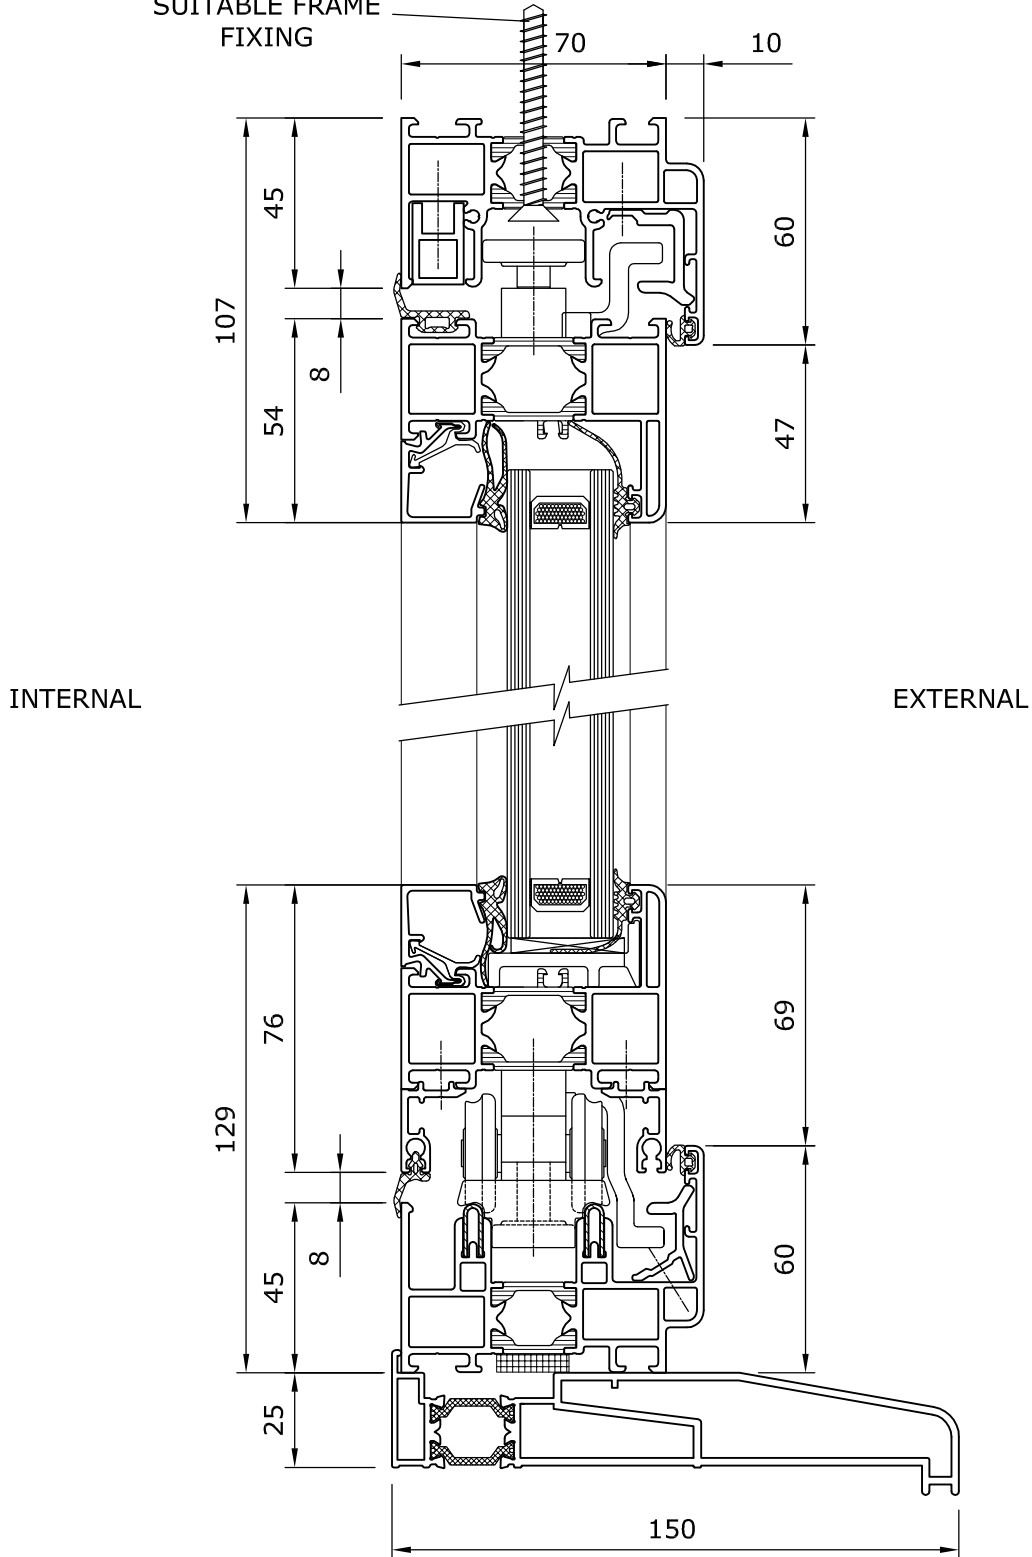

INDICATIVE OF  
SUITABLE FRAME  
FIXING

SCALE 1:2

Title:

ALUMINIUM  
STANDARD TRACK,  
INTERNALLY  
OPENING

Revision Date:

Revision:

Drg No:

DM-020/0201